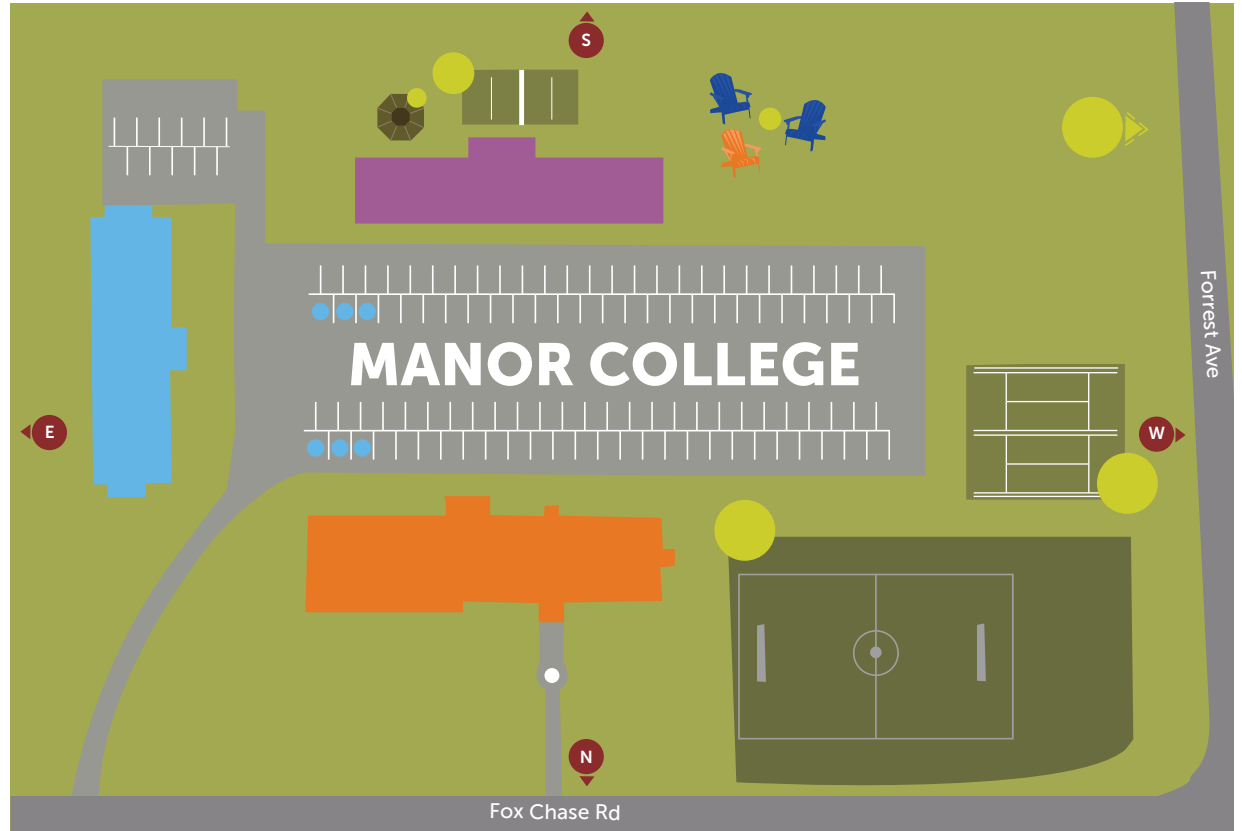

MANOR COLLEGE CAMPUS MAP

(X)

BASILEIAD Manor

LOWER LEVEL

- Admissions
- Financial Aid
- Bursar's Office
- Registrar's Office
- Business Office
- Classrooms | 12-14
- Office of the President
- Marketing and Communications
- Institutional Advancement
- Practical Nursing Lab

UPPER LEVEL

- Library
- Faculty Offices
- Learning Center

MOTHER OF Perpetual Help Hall

FLOOR 1

- Dining Hall
- Manny's Market
- Classrooms & Labs 15-19
- Student Lounge
- Nevel's Hall

FLOOR 2

- Dean of Students
- Athletics
- Student Engagement
- Counseling
- Campus Ministry
- Health Services
- Chapel
- Gymnasium/Auditorium
- IT Department
- Classrooms | 20-21
- Computer Labs

FLOOR 3

- Classrooms | 35-39
- Science Labs | 31-32

ST. JOSEPHAT Hall

- Residence Halls
- Public Safety
- Dental Health Center
- Dental Labs
- Ukrainian Heritage Studies Center & Museum

OUTSIDE MANOR/RECREATION

- Soccer Field
- Outdoor Basketball Court
- Blue Jay Beach
- Sand Volleyball Court
- Patio
- Outdoor Classroom
- The Grove
- Alverthorpe Park | 130+ Acres West of Campus
- Sisters of Saint Basil East of Campus
- Barn East of Campus

MANOR
COLLEGE
YOU BELONG HERE